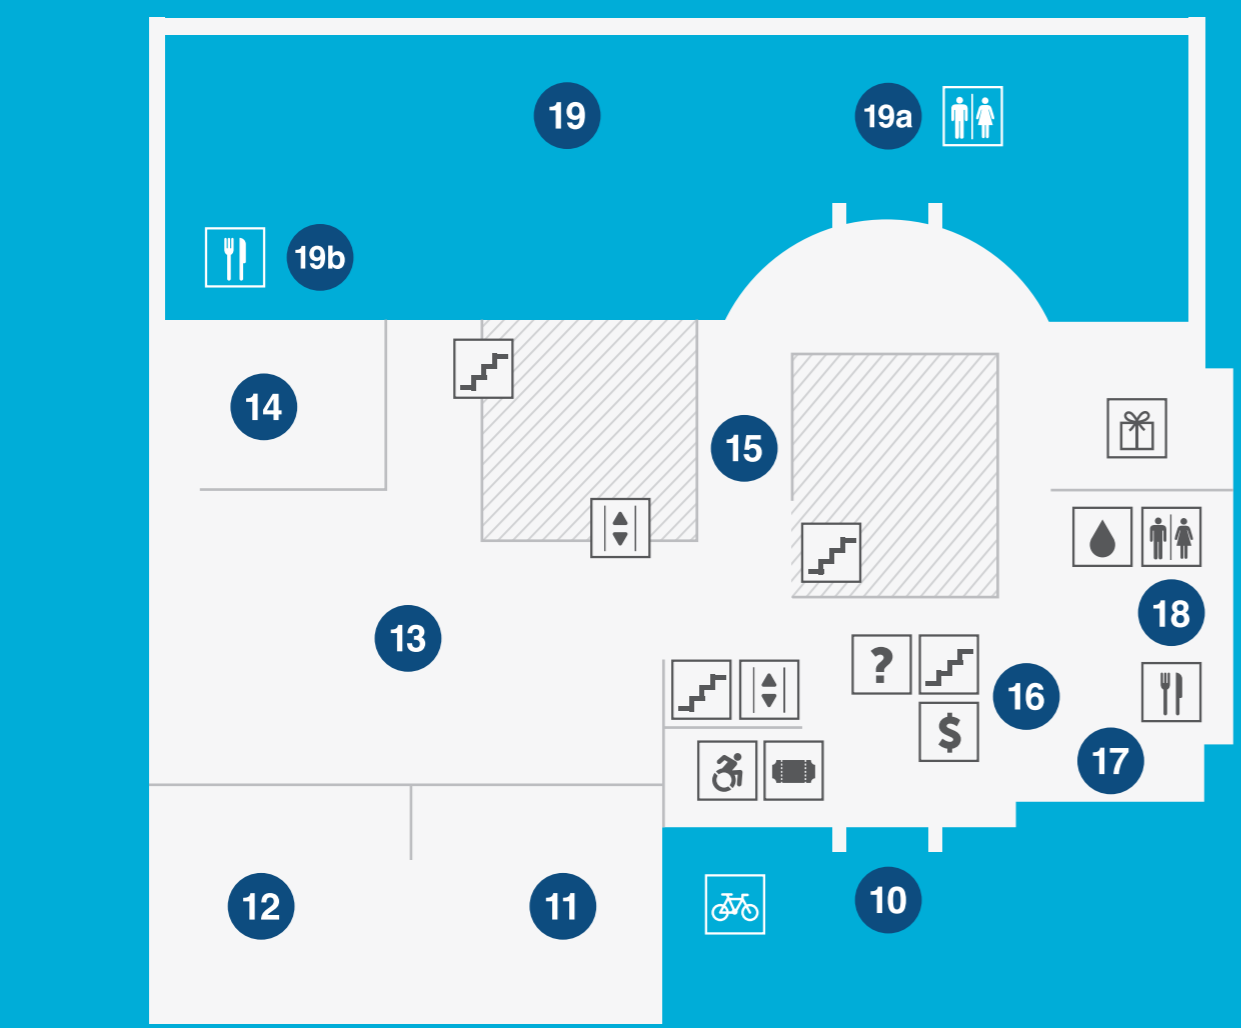

## 2F SECOND FLOOR

- 20. Discovery Room
- 21. Makerspace
  - 21a. Garage
  - 21b. Classroom
- 22. Mission: Mars Control
- 23. OMNIMAX® Theater
- 24. The Loft
- 25. Structures
- 26. Highway 64/40 Skybridge

## PL JAMES S. McDONNELL PLANETARIUM

- 27. Experience Flight
- 28.P1. Mission: Mars Base
- 29.P1. Liftoff
- 30.P2. Orthwein StarBay: ZEISS Star Projector
- 31.P3. StarBridge
- 32. Planetarium Entrance

## 1F FIRST FLOOR

- 10. Main Lobby Entrance
- 11. Boeing Hall North\*\*
- 12. Boeing Hall South\*\*
- 13. Human Adventure\*
- 14. Life Science Lab
- 15. Dinosaur Overlook
- 16. Energizer® Machine
- 17. Science Café
- 18. EZ Pizza
- 19. GROW
  - 19a. GROW Pavilion
  - 19b. Fermentation Station

## LL LOWER LEVEL

- 1. May Hall
- 2. Experience Energy
- 3. CenterStage
- 4. Dana Brown Fossil Prep Lab
- 5. Dig Site
- 6. T. Rex
- 7. T. Rex Room
- 8. Build-A-Dino®
- 9. Ecology and Environment

ATM	ELEVATOR	GUEST / MEMBER SERVICES	RESTROOM	WHEELCHAIR / STROLLER RENTAL
BIKE RACK	FOOD & BEVERAGES	LOCKERS	STAIRS	<i>Elevators and ramps serve all public areas and include the OMNIMAX® Theater and the James S. McDonnell Planetarium.</i>
DRINKING FOUNTAIN	GIFT SHOP	NURSING STATION	TICKETS	