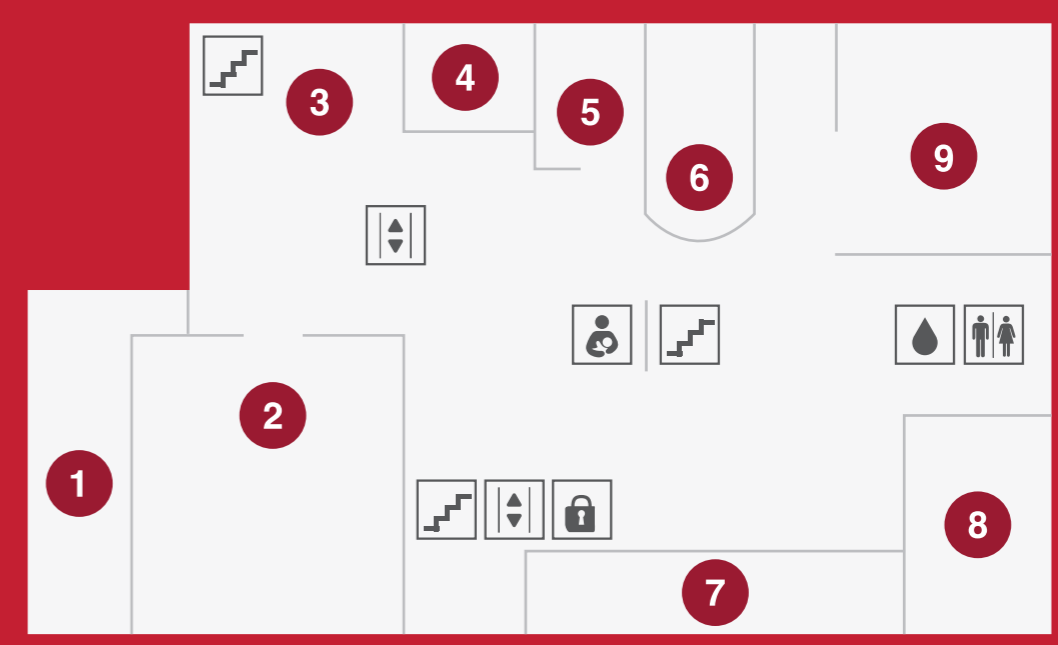

## 2F SECOND FLOOR

- 20. Discovery Room
- 21. Makerspace
  - 21a. Garage
  - 21b. Classroom
- 22. Mission: Mars Control
- 23. OMNIMAX® Theater
- 24. The Loft
- 25. Structures
- 26. Highway 64/40 Skybridge

## PL JAMES S. McDONNELL PLANETARIUM

- 27. Experience Flight
- 28.P1. Mission: Mars Base
- 29.P1. Liftoff
- 30.P2. Orthwein StarBay: ZEISS Star Projector
- 31.P3. StarBridge
- 32. Planetarium Entrance

## 1F FIRST FLOOR

- 10. Main Lobby Entrance
- 11. Boeing Hall North\*\*
- 12. Boeing Hall South\*\*
- 13. Human Adventure\*
- 14. Life Science Lab
- 15. Dinosaur Overlook
- 16. Energizer® Machine
- 17. Science Café
- 18. EZ Pizza
- 19. GROW
  - 19a. GROW Pavilion
  - 19b. Fermentation Station

## LL LOWER LEVEL

- 1. May Hall
- 2. Experience Energy
- 3. CenterStage
- 4. Dana Brown Fossil Prep Lab
- 5. Dig Site
- 6. T. Rex
- 7. T. Rex Room
- 8. Build-A-Dino®
- 9. Ecology and Environment

ATM	ELEVATOR	GUEST / MEMBER SERVICES	RESTROOM	WHEELCHAIR / STROLLER RENTAL
BIKE RACK	FOOD & BEVERAGES	LOCKERS	STAIRS	<i>Elevators and ramps serve all public areas and include the OMNIMAX® Theater and the James S. McDonnell Planetarium.</i>
DRINKING FOUNTAIN	GIFT SHOP	NURSING STATION	TICKETS	