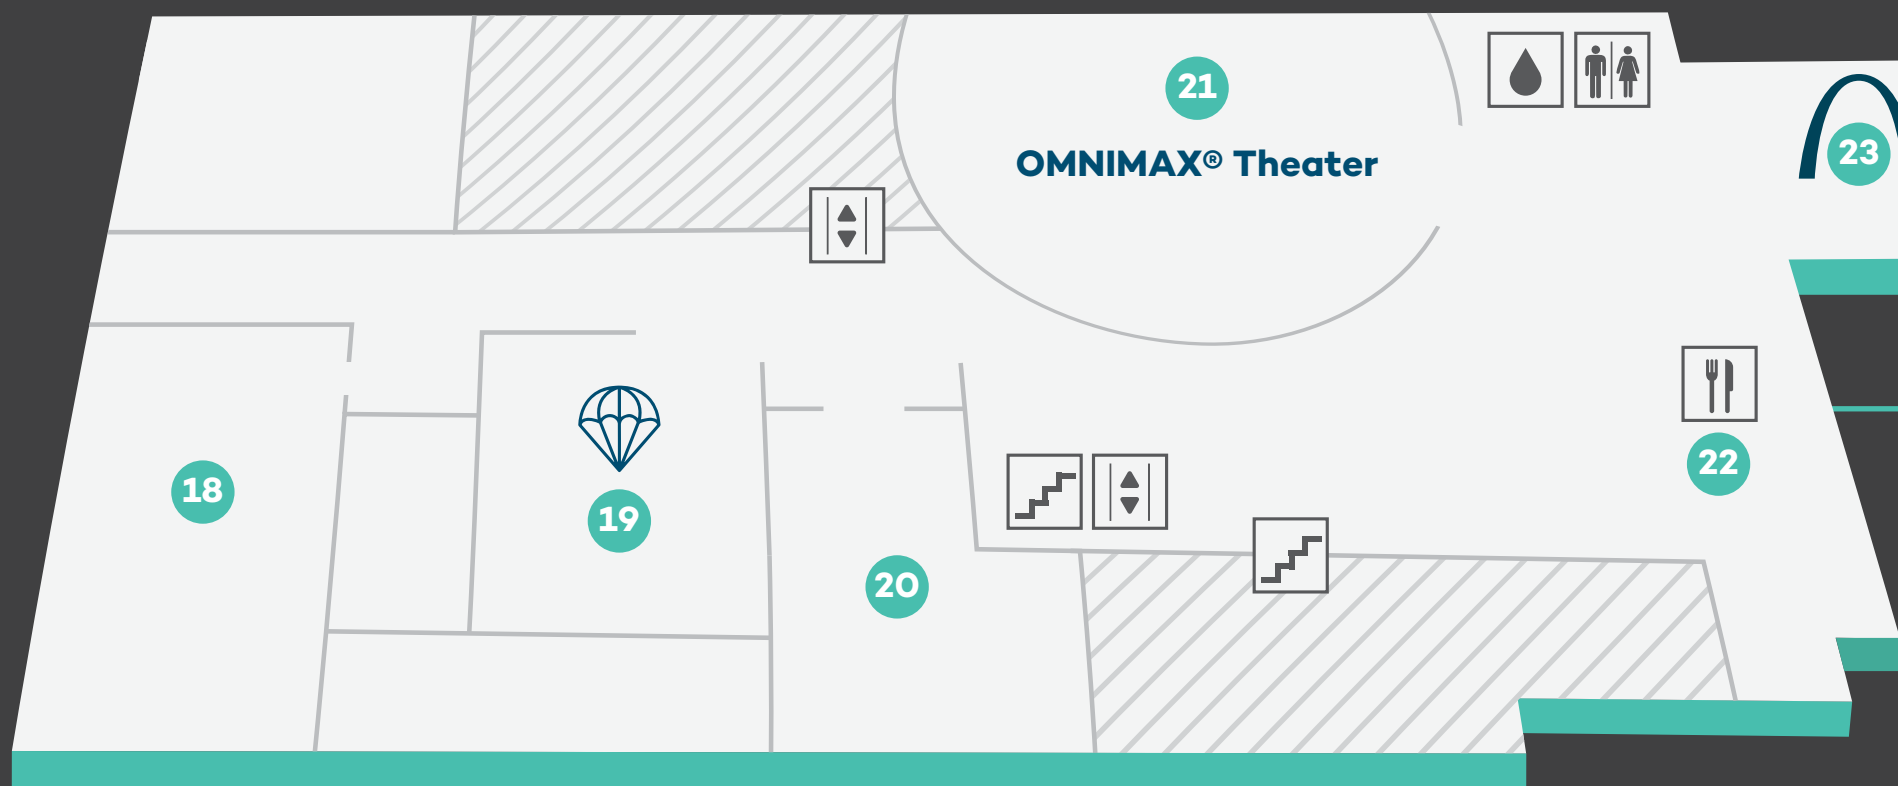

Explore your Science Center.

James S. McDonnell Planetarium

- 25. Inside the Vault
- 26. Experience Flight **TR**
- VR Transporter **TR**
- 27. As the World Turns
- 28. Mission: Mars
- 29. Liftoff
- 30. Orthwein StarBay: Star Shows **TR**
- 31. Boeing Space Station Exhibits **TR**
- 32. Outdoor Attractions

Second Floor

- 18. Discovery Room **TR**
- 19. Makerspace
- 20. Dream It. Build It.
- 21. OMNIMAX® Theater **TR**
- 22. The Loft
- 23. Structures
- 24. Highway 40/I-64 Skybridge

First Floor

- 10. Boeing Hall South
- 11. Boeing Hall North
- 12. GameXPloration
- 13. Energizer® Ball Machine
- 14. Cup and Cone
- 15. Science Café
- 16. GROW (outdoors)
 - 16a. GROW Meeting Room
 - 16b. GROW Pavilion
 - 16c. GROW Classroom
 - 16d. GROW Grill (summer only)
- 17. Life Science Lab
 - 17a. Learning Lab
 - 17b. Life Science Lab Classroom

Lower Level

- 1. Energy Stage
- 2. Dig Site
- 3. Dinosaurs
- 4. Earth Sciences
- 5. Dana Brown Fossil Prep Lab
- 6. Dino Den
- 7. T. Rex Room (Reservations Only)
- 8. Experience Energy
- 9. May Hall (Reservations Only)

BIKE RACK	DRINKING FOUNTAIN	ELEVATOR	FOOD & BEVERAGES
GIFT SHOP	GUEST SERVICES	LOCKERS	MEMBERSHIP SERVICES
COMFORT STATION	RESTROOMS	STAIRS	WHEELCHAIRS & STROLLERS RENTAL
TICKETS	TICKETS REQUIRED	Elevators and ramps serve all public areas, including the OMNIMAX® Theater and the James S. McDonnell Planetarium.	