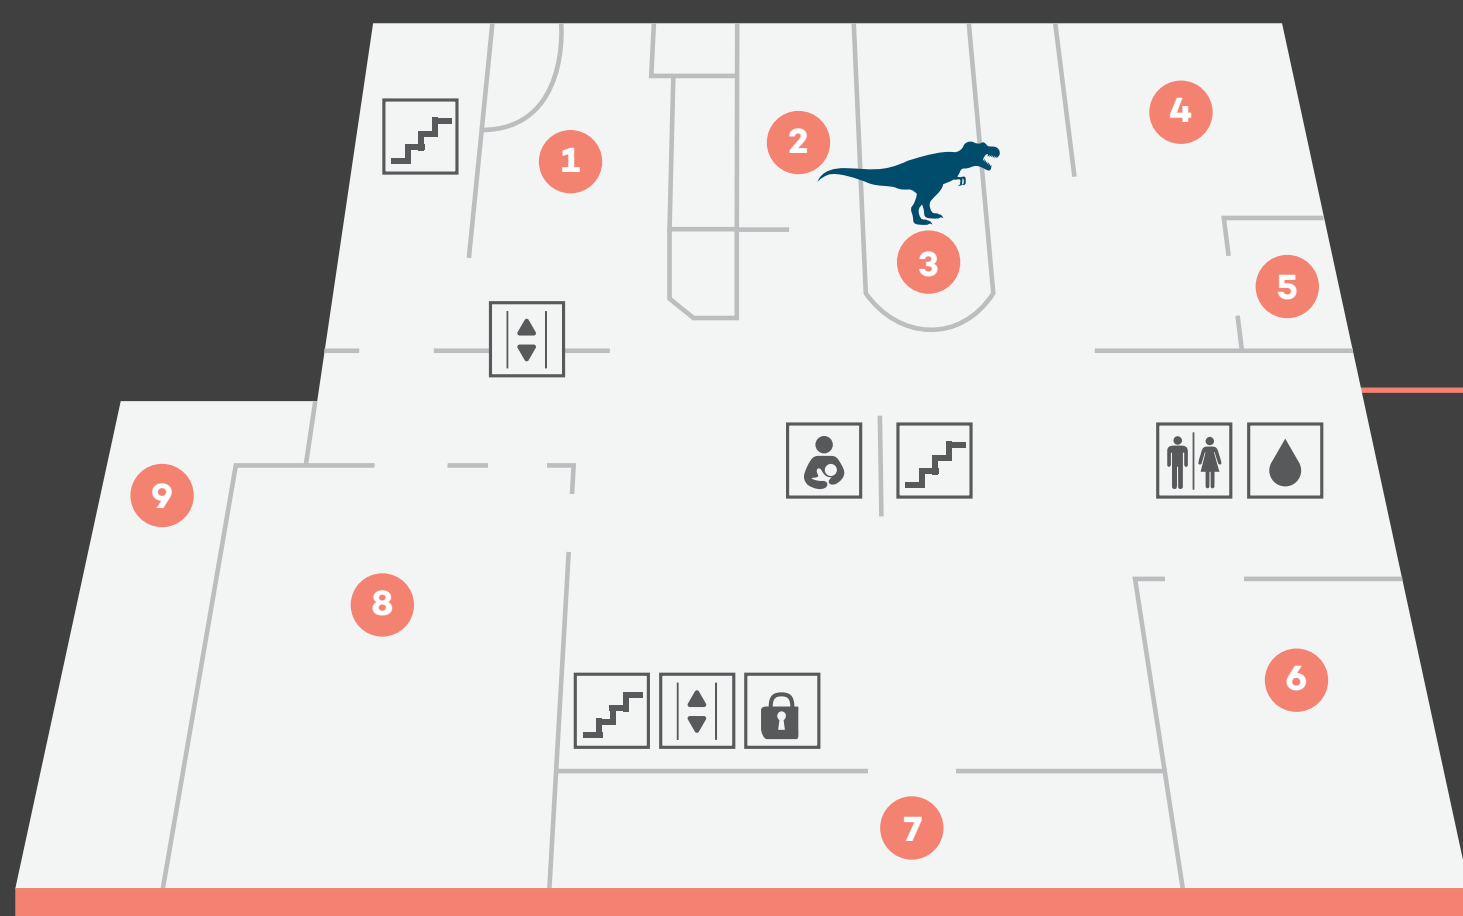

Explore your Science Center.

James S. McDonnell Planetarium

- 25. Inside the Vault
- 26. Experience Flight **TR**
- VR Transporter **TR**
- 27. As the World Turns
- 28. Mission: Mars
- 29. Liftoff
- 30. Orthwein StarBay: Star Shows **TR**
- 31. Boeing Space Station Exhibits **TR**
- 32. Outdoor Attractions

Second Floor

- 18. Discovery Room **TR**
- 19. Makerspace
- 20. Dream It. Build It.
- 21. OMNIMAX® Theater **TR**
- 22. The Loft
- 23. Structures
- 24. Highway 40/I-64 Skybridge

First Floor

- 10. Boeing Hall South
- 11. Boeing Hall North
- 12. GameXPloration
- 13. Energizer® Ball Machine
- 14. Cup and Cone
- 15. Science Café
- 16. GROW (outdoors)
 - 16a. GROW Meeting Room
 - 16b. GROW Pavilion
 - 16c. GROW Classroom
 - 16d. GROW Grill (summer only)
- 17. Life Science Lab
 - 17a. Learning Lab
 - 17b. Life Science Lab Classroom

Lower Level

- 1. Energy Stage
- 2. Dig Site
- 3. Dinosaurs
- 4. Earth Sciences
- 5. Dana Brown Fossil Prep Lab
- 6. Dino Den
- 7. T. Rex Room (Reservations Only)
- 8. Experience Energy
- 9. May Hall (Reservations Only)

BIKE RACK	DRINKING FOUNTAIN	ELEVATOR	FOOD & BEVERAGES
GIFT SHOP	GUEST SERVICES	LOCKERS	MEMBERSHIP SERVICES
COMFORT STATION	RESTROOMS	STAIRS	WHEELCHAIRS & STROLLERS RENTAL
TICKETS	TICKETS REQUIRED	Elevators and ramps serve all public areas, including the OMNIMAX® Theater and the James S. McDonnell Planetarium.	