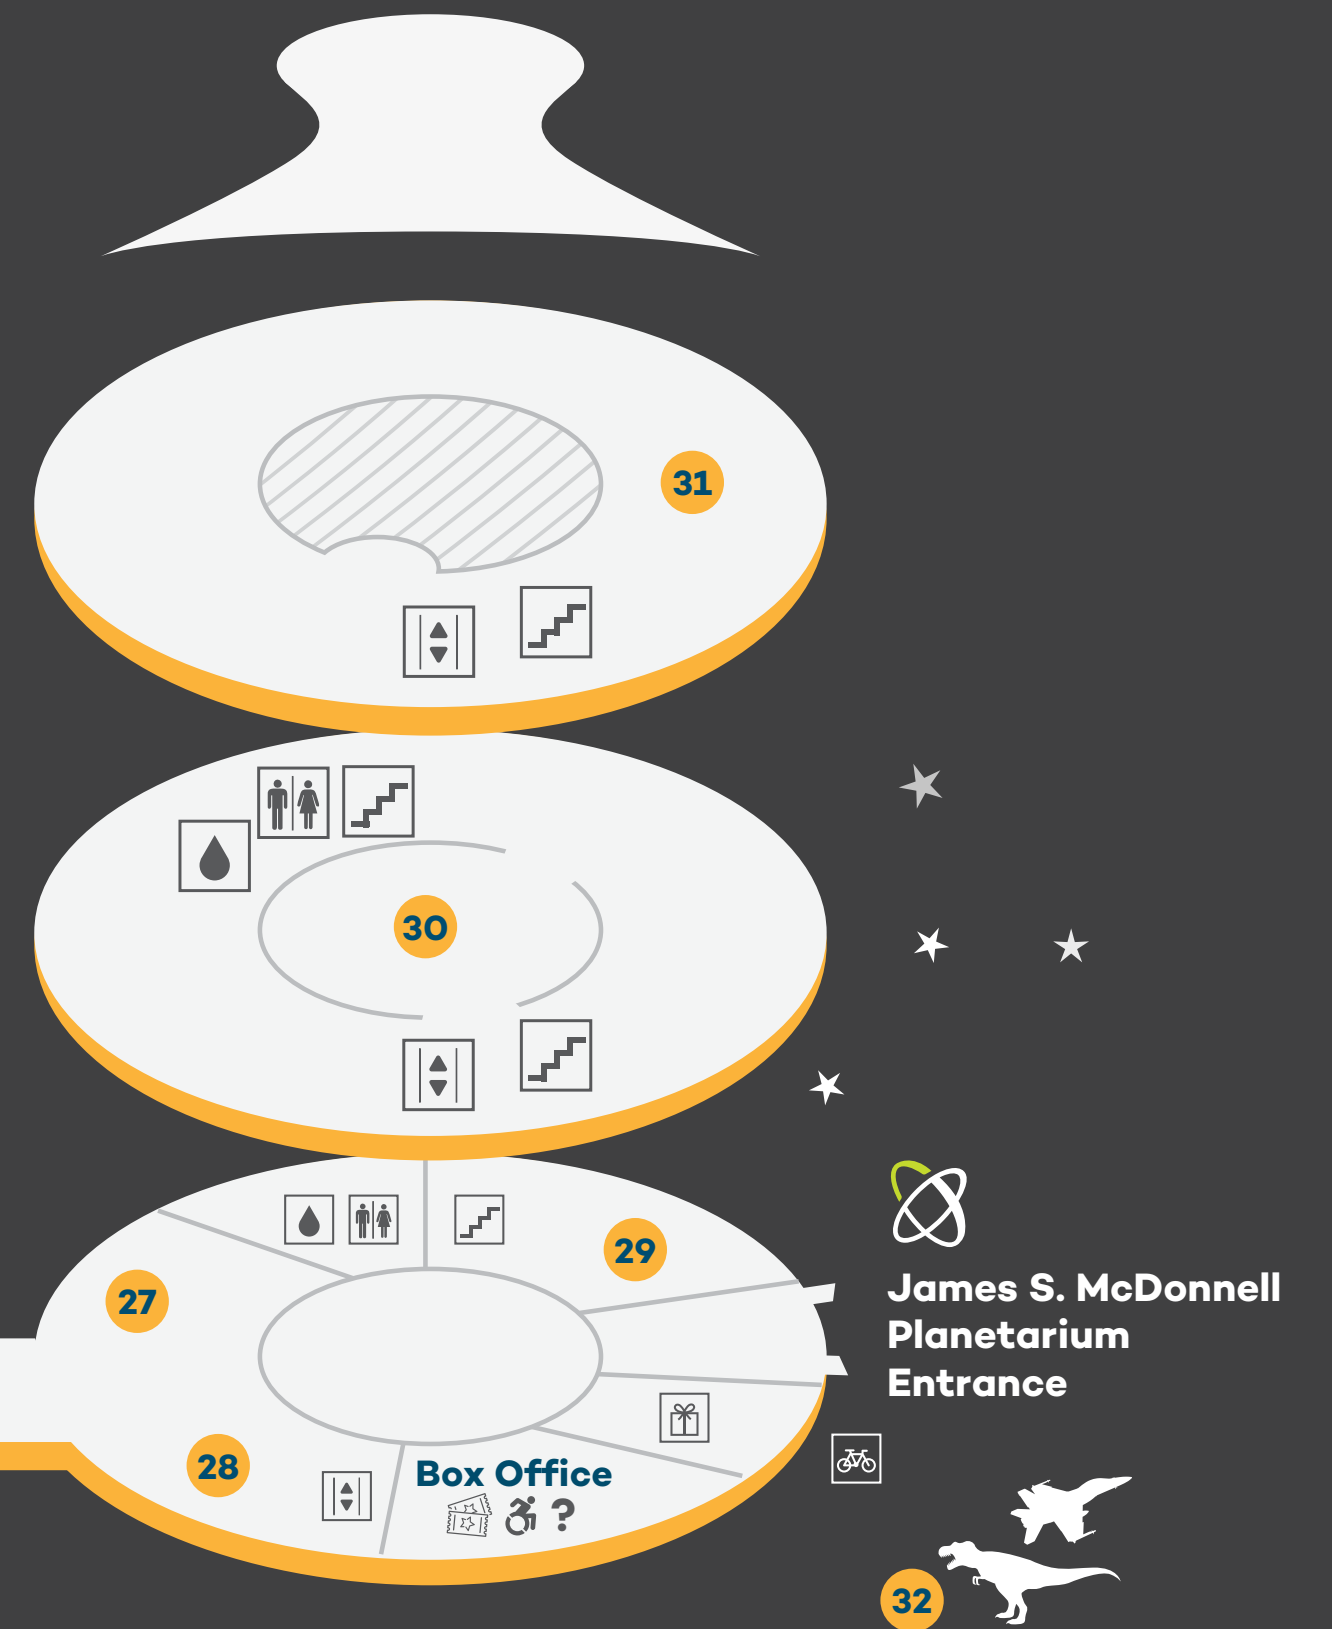

Explore your Science Center.

James S. McDonnell Planetarium

- 25. Inside the Vault
- 26. Experience Flight **TR**
- VR Transporter **TR**
- 27. As the World Turns
- 28. Mission: Mars
- 29. Liftoff
- 30. Orthwein StarBay: Star Shows **TR**
- 31. Boeing Space Station Exhibits **TR**
- 32. Outdoor Attractions

Second Floor

- 18. Discovery Room **TR**
- 19. Makerspace
- 20. Dream It. Build It.
- 21. OMNIMAX® Theater **TR**
- 22. The Loft
- 23. Structures
- 24. Highway 40/I-64 Skybridge

First Floor

- 10. Boeing Hall South
- 11. Boeing Hall North
- 12. GameXPloration
- 13. Energizer® Ball Machine
- 14. Cup and Cone
- 15. Science Café
- 16. GROW (outdoors)
 - 16a. GROW Meeting Room
 - 16b. GROW Pavilion
 - 16c. GROW Classroom
 - 16d. GROW Grill (summer only)
- 17. Life Science Lab
 - 17a. Learning Lab
 - 17b. Life Science Lab Classroom

Lower Level

- 1. Energy Stage
- 2. Dig Site
- 3. Dinosaurs
- 4. Earth Sciences
- 5. Dana Brown Fossil Prep Lab
- 6. Dino Den
- 7. T. Rex Room (Reservations Only)
- 8. Experience Energy
- 9. May Hall (Reservations Only)

BIKE RACK	DRINKING FOUNTAIN	ELEVATOR	FOOD & BEVERAGES
GIFT SHOP	GUEST SERVICES	LOCKERS	MEMBERSHIP SERVICES
COMFORT STATION	RESTROOMS	STAIRS	WHEELCHAIRS & STROLLERS RENTAL
TICKETS	TICKETS REQUIRED	Elevators and ramps serve all public areas, including the OMNIMAX® Theater and the James S. McDonnell Planetarium.	